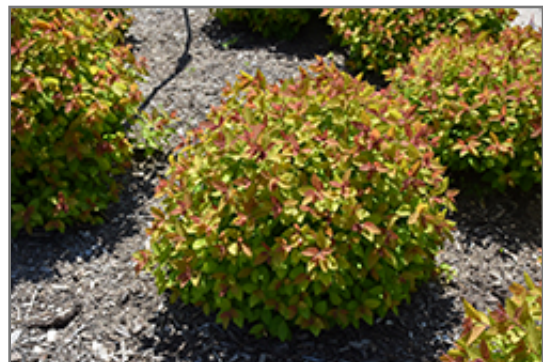

*Double Play Big Bang Spirea
Photo courtesy of NetPS Plant Finder*