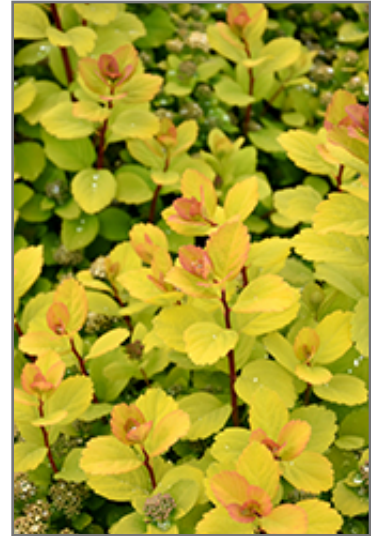

Planting & Growing

Glow Girl Birch Leaf Spirea will grow to be about 24 inches tall at maturity, with a spread of 24 inches. It tends to fill out right to the ground and therefore doesn't necessarily require facer plants in front. It grows at a medium rate, and under ideal conditions can be expected to live for approximately 20 years.

This shrub should only be grown in full sunlight. It prefers to grow in average to moist conditions, and shouldn't be allowed to dry out. It is not particular as to soil type or pH. It is highly tolerant of urban pollution and will even thrive in inner city environments. This is a selected variety of a species not originally from North America.

Glow Girl Birch Leaf Spirea foliage
Photo courtesy of NetPS Plant Finder