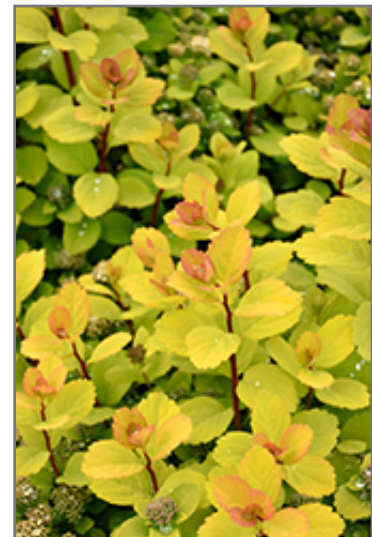

Glow Girl Birch Leaf Spirea foliage
Photo courtesy of NetPS Plant Finder