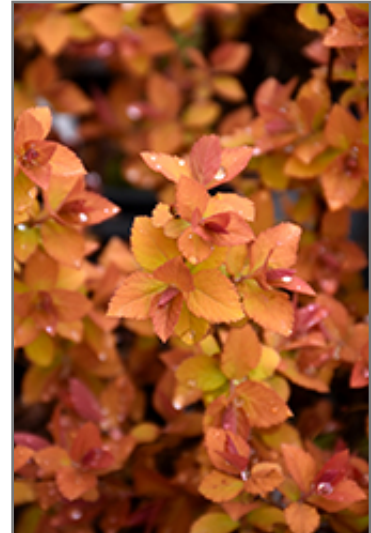

Planting & Growing

Double Play Big Bang Spirea will grow to be about 3 feet tall at maturity, with a spread of 3 feet. It tends to fill out right to the ground and therefore doesn't necessarily require facer plants in front. It grows at a fast rate, and under ideal conditions can be expected to live for approximately 20 years.

This shrub should only be grown in full sunlight. It prefers to grow in average to moist conditions, and shouldn't be allowed to dry out. It is not particular as to soil type or pH. It is highly tolerant of urban pollution and will even thrive in inner city environments. This particular variety is an interspecific hybrid.

*Double Play Big Bang Spirea foliage
Photo courtesy of NetPS Plant Finder*